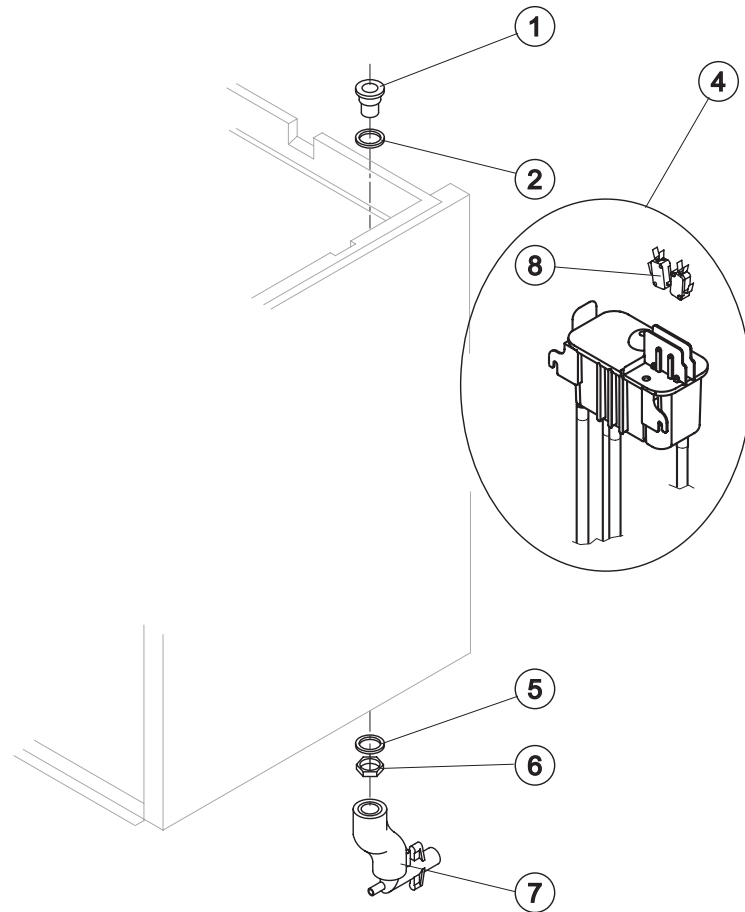

Ref. 1 - Foamed Cabinet Assy

Condensation	Code
Air	C11098A
Water	C11098W

Common Parts

Ref.	Spare Description	Code
1	Compressor	231174
2*	Molecular Drier	14009
6	Suctin Line	for the spare parts code give us the s/n.

Parts for Air-Cooled Version Only

Ref.	Spare Description	Code
3	Air Condenser	Current Version 201222
3	Air Condenser	Till s/n. 874650 201147
5	Sucking Fan	20031

Parts for Water-Cooled Version Only

Ref.	Spare Description	Code
4	Water Condenser	14014
5	Sucking Fan	10213

Ref.	Spare Description	Code
1	Insulating Cap	18170
2	Closing Disk	22825
3	Seeger	20043
4	Stainless Steel Screw	20663
5	Shimming Disk	22826
6	Self-Lubricating Disk	20631
7	Stainless Steel Thrust Bearing	20686
8	OR Gasket 3087	20688
9	Ice Breaker	201236
10	Auger	20783
11	Ceramic Seal	20937
13	OR Gasket 3162 NBR70	20429
14	Reduction Ring	20785
15	Stainless Steel Bearing	20782
16	Flange	20629
17	Joint	D20784
18	Evaporator Assy	C11140
19	Insulating Cap	18267
20	ABS Ice exhaust assembly	From s/n. 829710 C10781

Ref.	Spare Description	Code
1	Water Outlet Nipple	10472
2	Silicone Gasket	13219
4*	Double Switch Basin Assembly	C10707
5	Semirigid Polyethylene Gasket	13007
6	Bin Discharge Nut	10096
8	Microswitch	23055