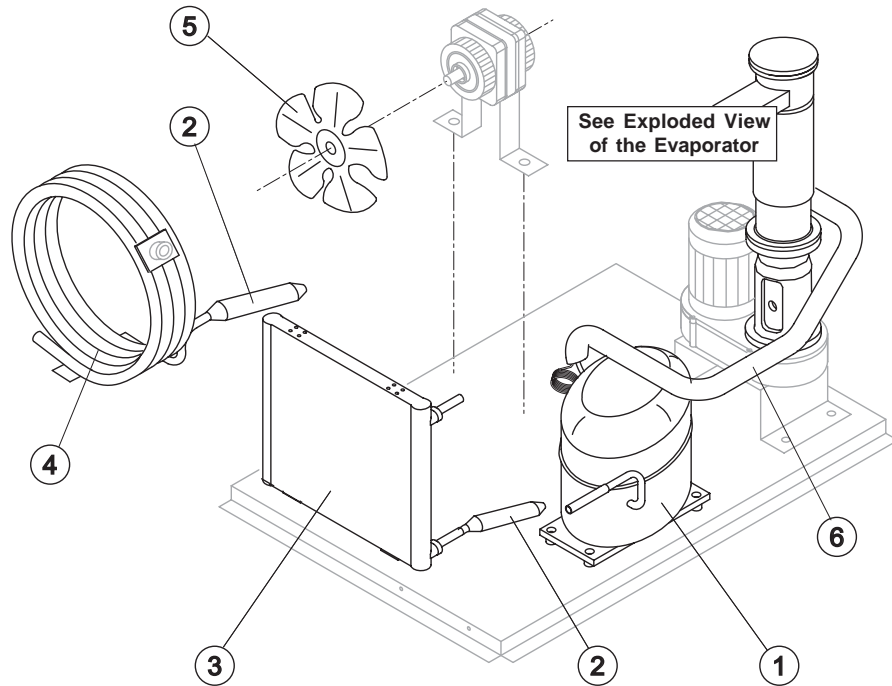

Common Parts

Ref.	Spare Description	Code
1	Compressor	231174
2*	Molecular Drier	14009
6	Suctin Line	for the spare parts code give us the s/n.

Parts for Air-Cooled Version Only

Ref.	Spare Description	Code
3	Air Condenser	Current Version 201222
3	Air Condenser	Till s/n. 874650 201147
5	Sucking Fan	20031

Parts for Water-Cooled Version Only

Ref.	Spare Description	Code
4	Water Condenser	14014
5	Sucking Fan	10213