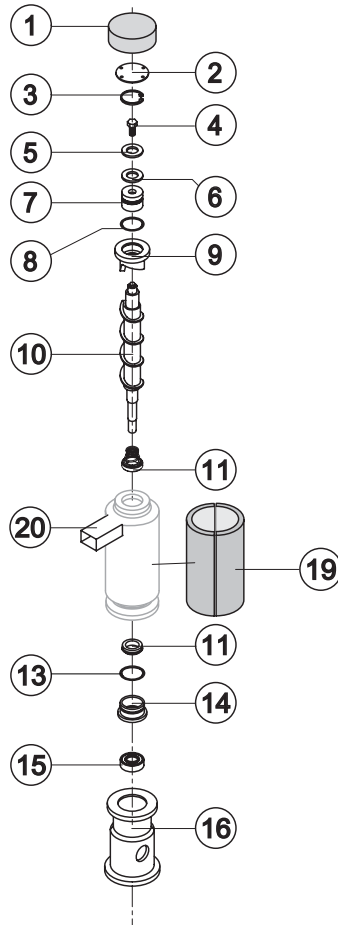

Ref.	Spare Description	Code
1	Foamed Cabinet Assy	See Table
2	Cover for Ice Exhaust	22592
3	Top Assembly	C22690
4	Rear Panel Assembly	C21202
5	Rear Grid	D12020
6	Adjustable Foot	20613
7*	Filtering Panel	18106
8	Frame + Grid & Filter	C10205
9	Front Grid Panel	C22510
11	Bulbe-holder Pipe	20522
12	Door Assy	C10275

Ref. 1 - Foamed Cabinet Assy

Condensation	Code
Air	C11098A
Water	C11098W

Common Parts

Ref.	Spare Description	Code
1	Compressor	231174
2*	Molecular Drier	14009
6	Suctin Line	for the spare parts code give us the s/n.

Ref.	Spare Description	Code
1	Insulating Cap	18170
2	Closing Disk	22825
3	Seeger	20043
4	Stainless Steel Screw	20663
5	Shimming Disk	22826
6	Self-Lubricating Disk	20631
7	Stainless Steel Thrust Bearing	20686
8	OR Gasket 3087	20688
9	Ice Breaker	201236
10	Auger	20783
11	Ceramic Seal	20937
13	OR Gasket 3162 NBR70	20429
14	Reduction Ring	20785
15	Stainless Steel Bearing	20782
16	Flange	20629
17	Joint	D20784
18	Evaporator Assy	C11140
19	Insulating Cap	18267
20	ABS Ice exhaust assembly	From s/n. 829710 C10781

Ref.	Spare Description	Code
1	Water Outlet Nipple	10472
2	Silicone Gasket	13219
4*	Double Switch Basin Assembly	C10707
5	Semirigid Polyethylene Gasket	13007
6	Bin Discharge Nut	10096
8	Microswitch	23055