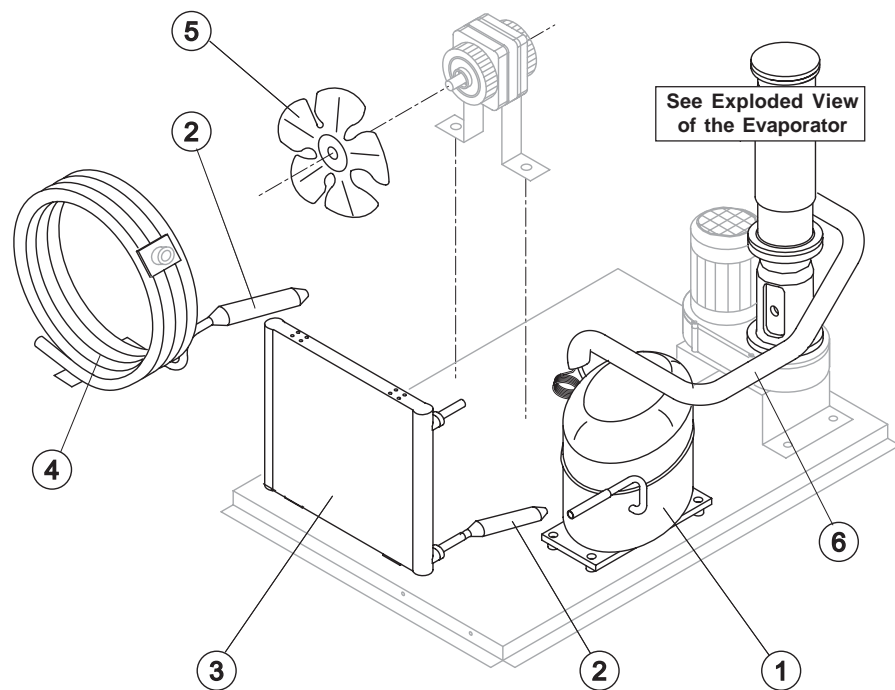

Common Parts

Ref.	Spare Description	Code
1	Compressor	231174
2*	Molecular Drier	14009
6	Suctin Line	for the spare parts code give us the s/n.

Parts for Air-Cooled Version Only

Ref.	Spare Description	Code
3	Air Condenser	Current Version 201222
3	Air Condenser	Till s/n. 874650 201147
5	Sucking Fan	20031

Parts for Water-Cooled Version Only

Ref.	Spare Description	Code
4	Water Condenser	14014
5	Sucking Fan	10213