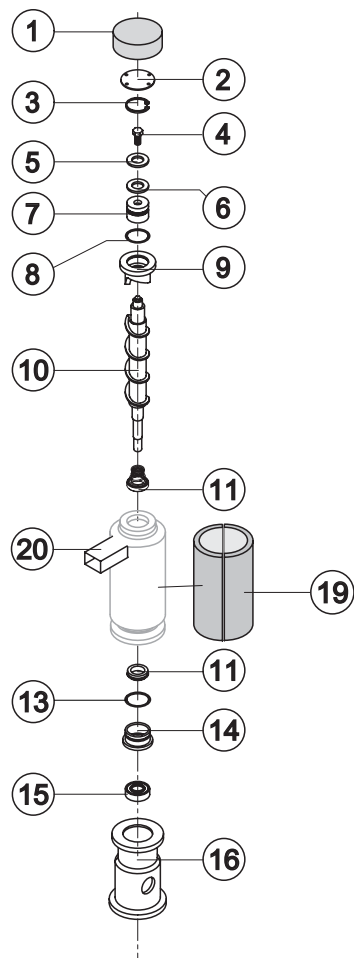

Ref.	Spare Description	Code
1	Foamed Cabinet Assy	See Table
2	Cover for Ice Exhaust	22592
3	Top Assembly	C22690
4	Rear Panel Assembly	C21201
5	Rear Grid	D12020
6	Adjustable Foot	20613
7*	Filtering Panel	18106
8	Frame + Grid & Filter	C10205
9	Front Grid Panel	C22509
11	Tulbe-holder Pipe	20522
12	Door Assy	C10275

Ref. 1 - Foamed Cabinet Assy

Condensation	Code
Air	C11097A
Water	C11097W

Common Parts

Ref.	Spare Description	Code
1	Compressor	231174
2*	Molecular Drier	14009
6	Suctin Line	for the spare parts code give us the s/n.

Ref.	Spare Description	Code
1	Insulating Cap	18170
2	Closing Disk	22825
3	Seeger	20043
4	Stainless Steel Screw	20663
5	Shimming Disk	22826
6	Self-Lubricating Disk	20631
7	Stainless Steel Thrust Bearing	20686
8	OR Gasket 3087	20688
9	Ice Breaker	201236
10	Auger	20783
11	Ceramic Seal	20937
13	OR Gasket 3162 NBR70	20429
14	Reduction Ring	20785
15	Stainless Steel Bearing	20782
16	Flange	20629
17	Joint	D20784
18	Evaporator Assy	C11140
19	Insulating Cap	18267
20	ABS Ice exhaust assembly	From s/n. 829710 C10781

Ref.	Spare Description	Code
1	Water Outlet Nipple	10472
2	Silicone Gasket	13219
4*	Double Switch Basin Assembly	C10706
5	Semirigid Polyethylene Gasket	13007
6	Bin Discharge Nut	10096
8	Microswitch	23055