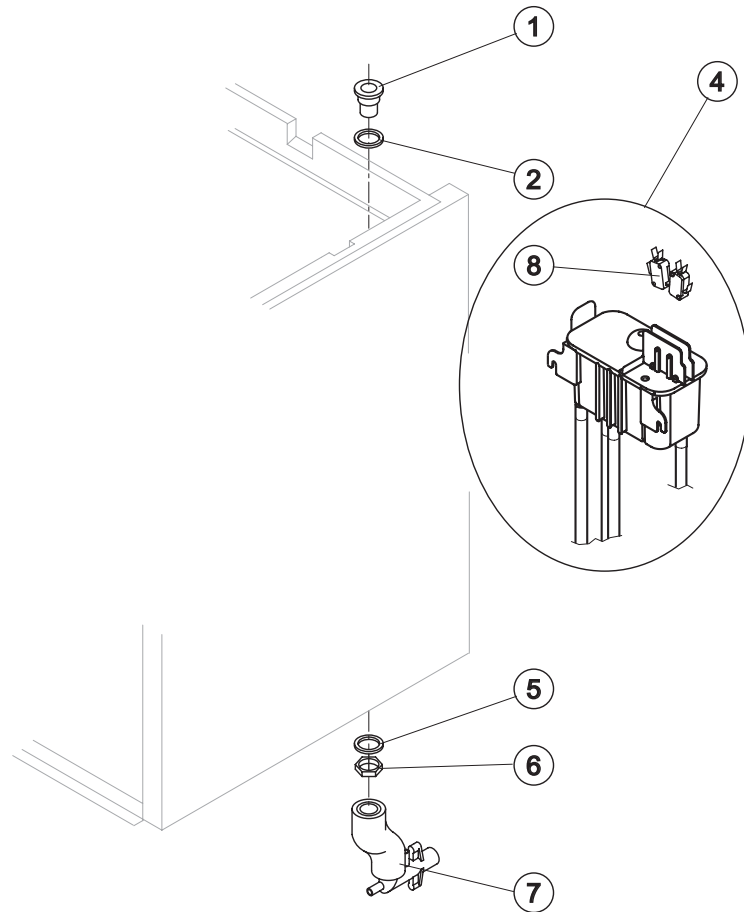

Ref. 1 - Foamed Cabinet Assy

Condensation	Code
Air	C11097A
Water	C11097W

Common Parts

Ref.	Spare Description	Code
1	Compressor	231174
2*	Molecular Drier	14009
6	Suctin Line	for the spare parts code give us the s/n.

Parts for Air-Cooled Version Only

Ref.	Spare Description	Code
3	Air Condenser	Current Version 201222
3	Air Condenser	Till s/n. 874650 201147
5	Sucking Fan	20031

Parts for Water-Cooled Version Only

Ref.	Spare Description	Code
4	Water Condenser	14014
5	Sucking Fan	10213

Ref.	Spare Description	Code
1	Insulating Cap	18170
2	Closing Disk	22825
3	Seeger	20043
4	Stainless Steel Screw	20663
5	Shimming Disk	22826
6	Self-Lubricating Disk	20631
7	Stainless Steel Thrust Bearing	20686
8	OR Gasket 3087	20688
9	Ice Breaker	201236
10	Auger	20783
11	Ceramic Seal	20937
13	OR Gasket 3162 NBR70	20429
14	Reduction Ring	20785
15	Stainless Steel Bearing	20782
16	Flange	20629
17	Joint	D20784
18	Evaporator Assy	C11140
19	Insulating Cap	18267
20	ABS Ice exhaust assembly	From s/n. 829710 C10781

Ref.	Spare Description	Code
1	Water Outlet Nipple	10472
2	Silicone Gasket	13219
4*	Double Switch Basin Assembly	C10706
5	Semirigid Polyethylene Gasket	13007
6	Bin Discharge Nut	10096
8	Microswitch	23055