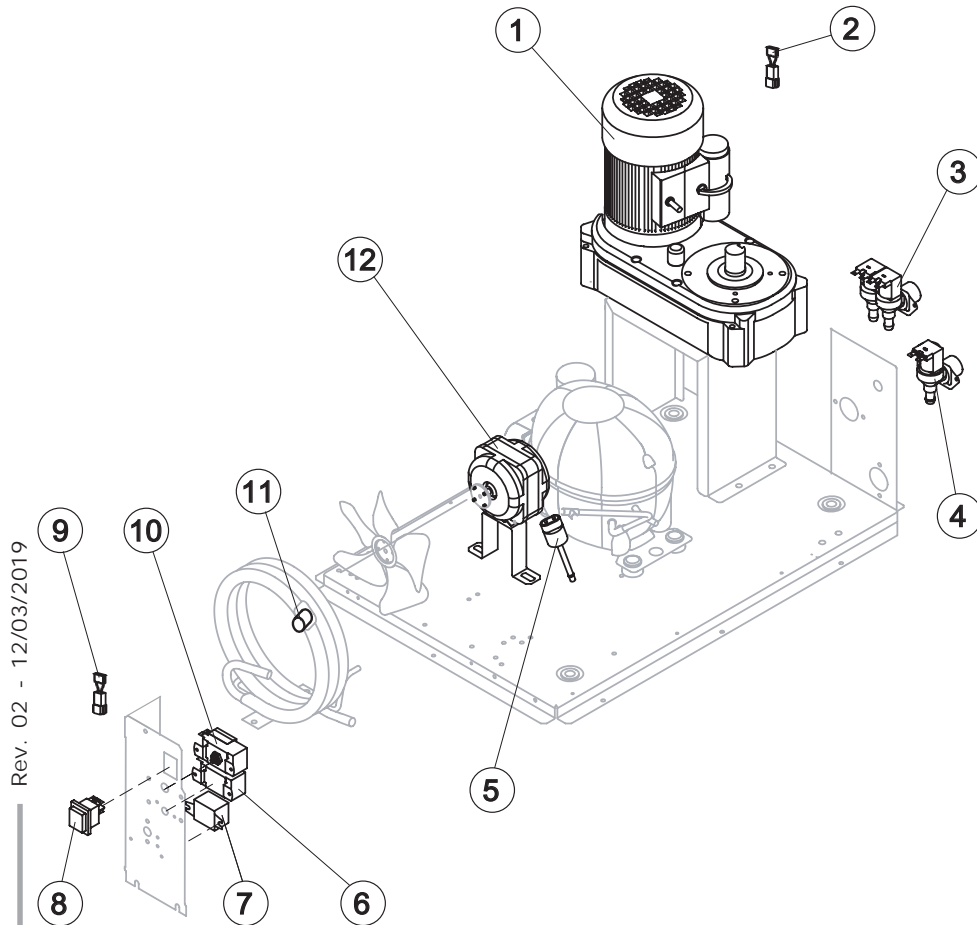

Ref.	Spare Description	Code
1	Water Outlet Nipple	10472
2	Silicone Gasket	13219
4*	Double Switch Basin Assembly	C10706
5	Semirigid Polyethylene Gasket	13007
6	Bin Discharge Nut	10096
8	Microswitch	23055

Parts for Air-Cooled Version Only

Ref.	Spare Description	Code
7	Discharges Manifold	C10235

Parts for Water-Cooled Version Only

Ref.	Spare Description	Code
7	Discharges Manifold	C10240

Common Parts

Ref.	Spare Description	Code
1	Gearmotor	231030
2	Anti Radio Interference Filter	C23457
5	Low pressure safety switch	231124
6*	Fan cycle switch	231123
7*	Relay	23190
8*	Green Light Switch (On-Off)	23327
9	Anti Radio Interference Filter	C23459
10*	Bin Thermostat	23005

Parts for Air-Cooled Version Only

Ref.	Spare Description	Code
4*	1 Way- Water Inlet Valve	23115
12*	Fan Motor	23067

Parts for Water-Cooled Version Only

Ref.	Spare Description	Code
3*	2 Ways- Water Inlet Valve	23010
11*	Safety Thermostat	C23114
12*	Fan Motor	23029