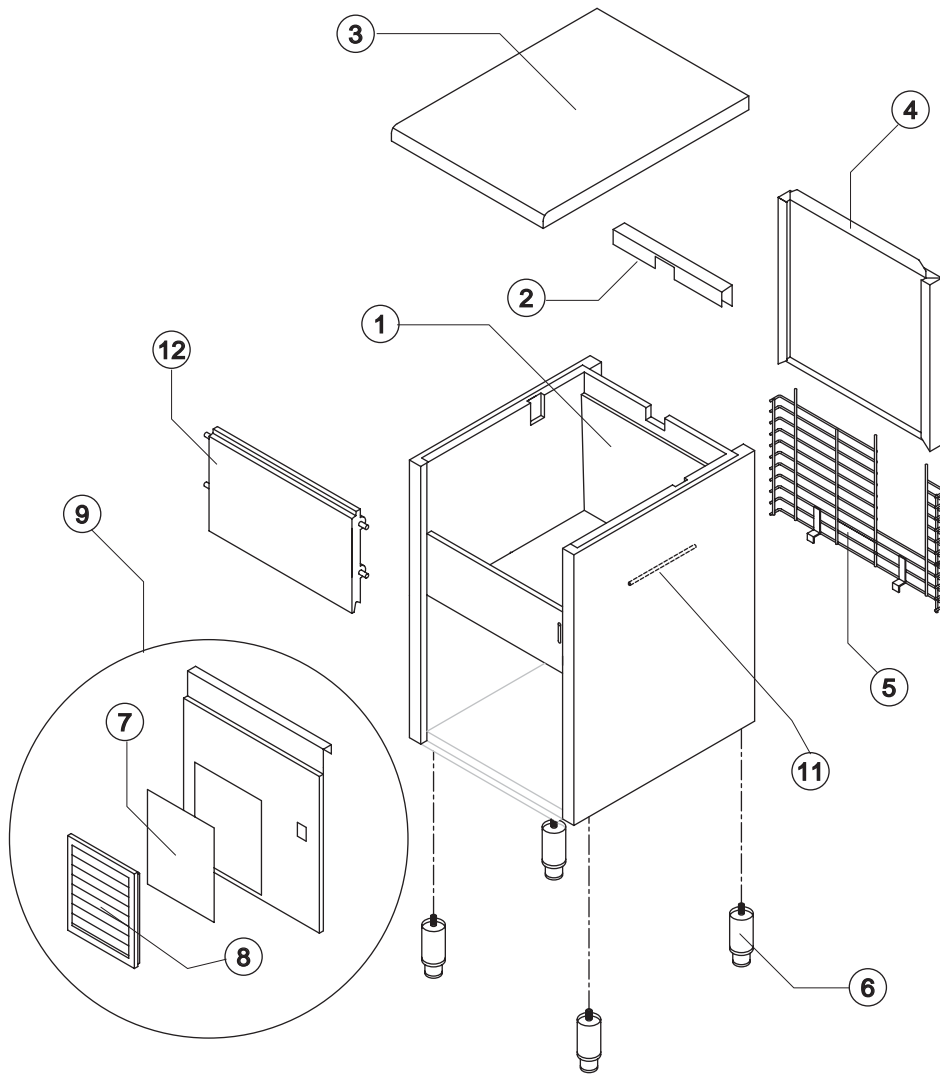

GB 1540 HC

LIST OF THE EXPLODED VIEWS

SHELL ASSY

COOLING SYSTEM

EVAPORATOR

HYDRAULIC CIRCUIT

ELECTRIC PARTS

Rev. 02 - 12/03/2019

Ref.	Spare Description	Code
1	Foamed Cabinet Assy	See Table
2	Cover for Ice Exhaust	22592
3	Top Assembly	C22690
4	Rear Panel Assembly	C21201
5	Rear Grid	D12020
6	Adjustable Foot	20613
7*	Filtering Panel	18106
8	Frame + Grid & Filter	C10205
9	Front Grid Panel	C22509
11	Tulbe-holder Pipe	20522
12	Door Assy	C10275