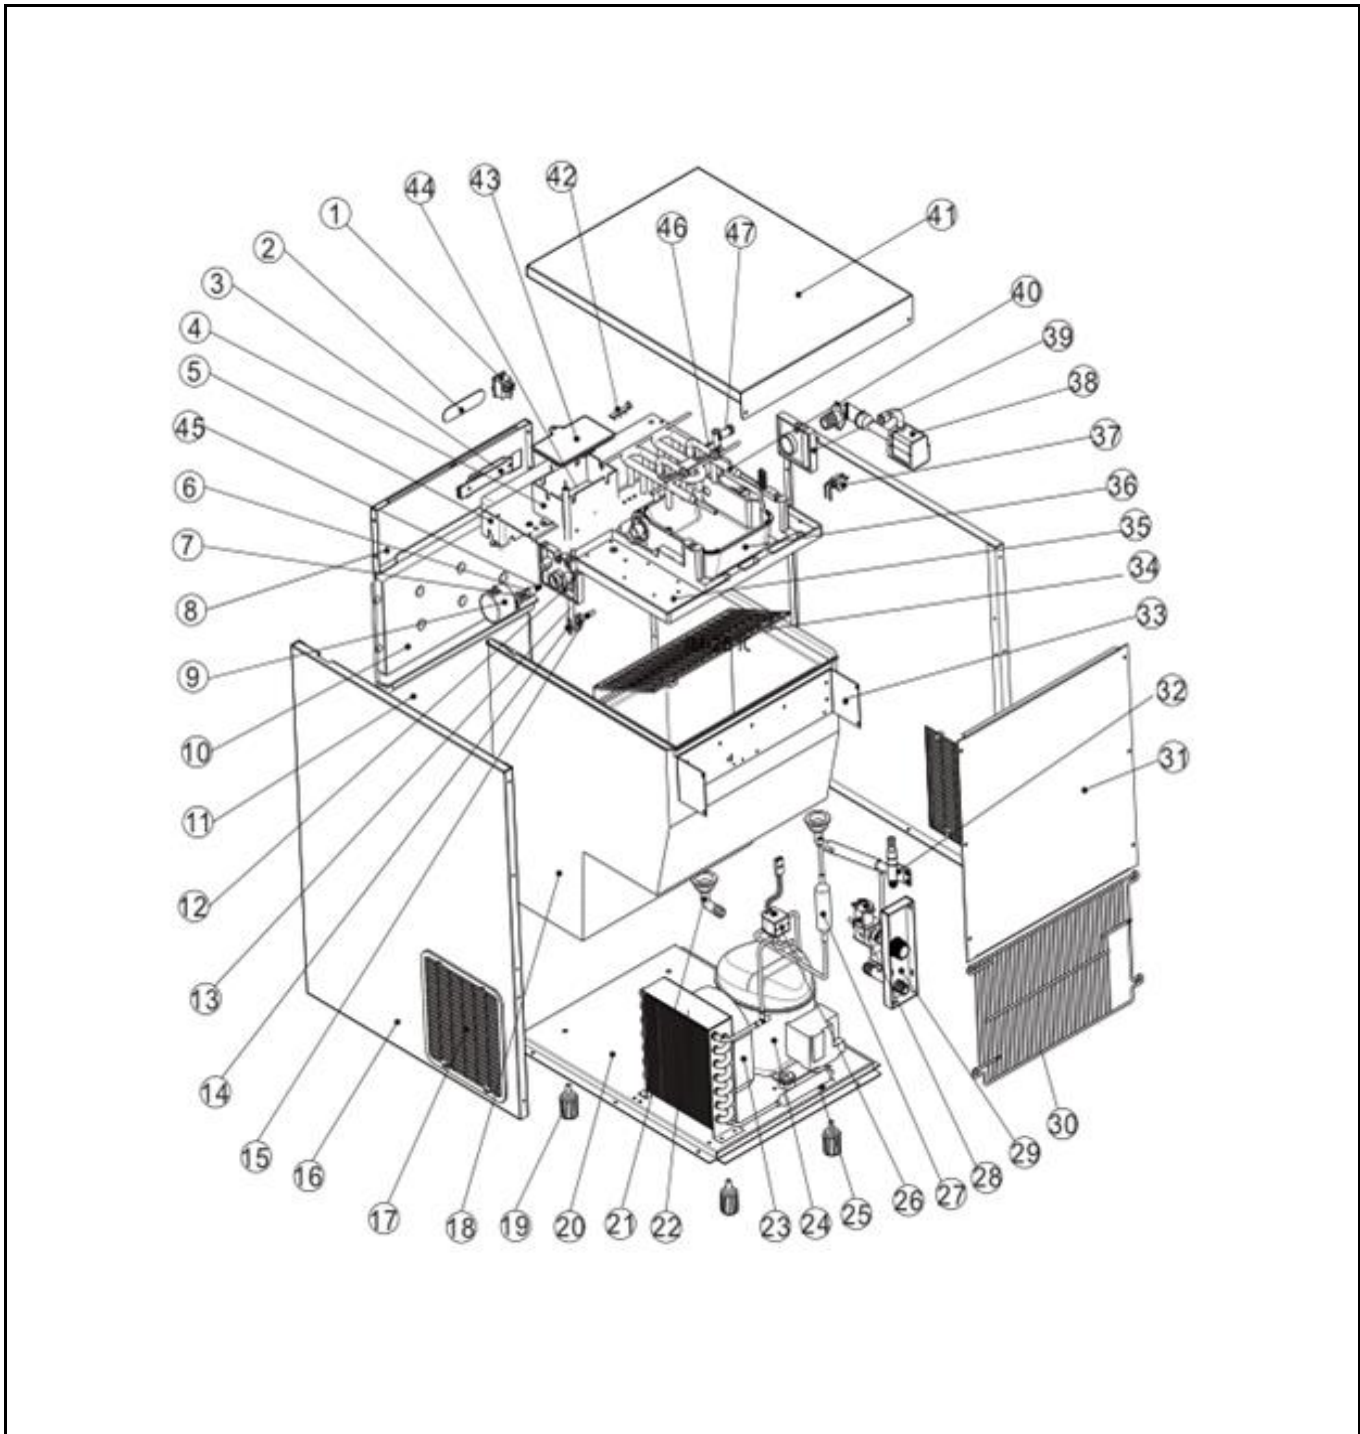

Drawing

 <p>Hendi B.V. Steenoven 21 3911 TX Rhenen The Netherlands</p>	Batch #	Appliance part#
	HK050018 and up	271773
	Description	
	Bullit ice cube maker 26KG	

Date	13-02-2019	Revision #	1.0
Revision	First Bill of Materials (BOM)		

Bill of materials (BOM)

 HENDI FOOD SERVICE EQUIPMENT Hendi B.V. Steenoven 21 3911 TX Rhenen The Netherlands	Batch #	Appliance part#
	HK050018 and up	271773
	Description	
Bullit ice cube maker 26KG		

Date	13-02-2019	Revision #	1.0
Revision	First Bill of Materials (BOM)		

Item	Description	Part#	Quantity	Remark	Picture
1	Switch	947371	1		
2	Display sticker	947388	1		
3	Display pcb	947395	1		
4	Box main pcb	n/a	1		
5	Cover	n/a	1		
6	Connection axle motor	n/a	1		
7	Axle	n/a	1		
8	Upper front panel	n/a	1		
9	Synchronous motor	947401	1		
10	Door	n/a	1		
11	Lower fornt panel	n/a	1		
12	Bracket	n/a	1		
13	Tube	n/a	1		
14	Holder sensor	947418	1		
15	Ice sensor storage	947425	1		
16	Right side panel	n/a	1		
17	ventilation grid	n/a	1		
18	Container	n/a	1		
19	Foot	947432	4		
20	Bottom cover	n/a	1		
21	Drain pipe	n/a	1		
22	Condenser	947456	1		
23	Fan (condenser)	947463	1		
24	Compressor (L58CU1)	947487	1		
25	Dry filter	n/a	1		
26	Electromagnetic valve	947500	1		
27	Suction pipe assy	n/a	1		
28	Electromagnetic water valve	947524	1		
29	Inlet valve assembly	947548	1		
30	Back ventilation grid	n/a	1		
31	Back panel	n/a	1		
32	Recycle water device	n/a	1		
33	Bracket	n/a	1		
34	Grid / sled	n/a	1		
35	Base plate	n/a	1		
36	Water container	n/a	1		
37	Water level sensor	947555	1		
38	Waterpump (circulation)	947562	1		
39	Bracket	n/a	1		
40	Evaporator	n/a	1		
41	Upper cover	n/a	1		
42	Led light assy	947579	1		
43	Lid for box	n/a	1		
44	Main pcb	947586	1		
45	Nut	n/a	1		
46	Outlet nozzle	n/a	1		
47	Water temperature sensor	947593	1		
*	Installation set (as provided with new appliance)	947609	1	*Not shown on exploded view	