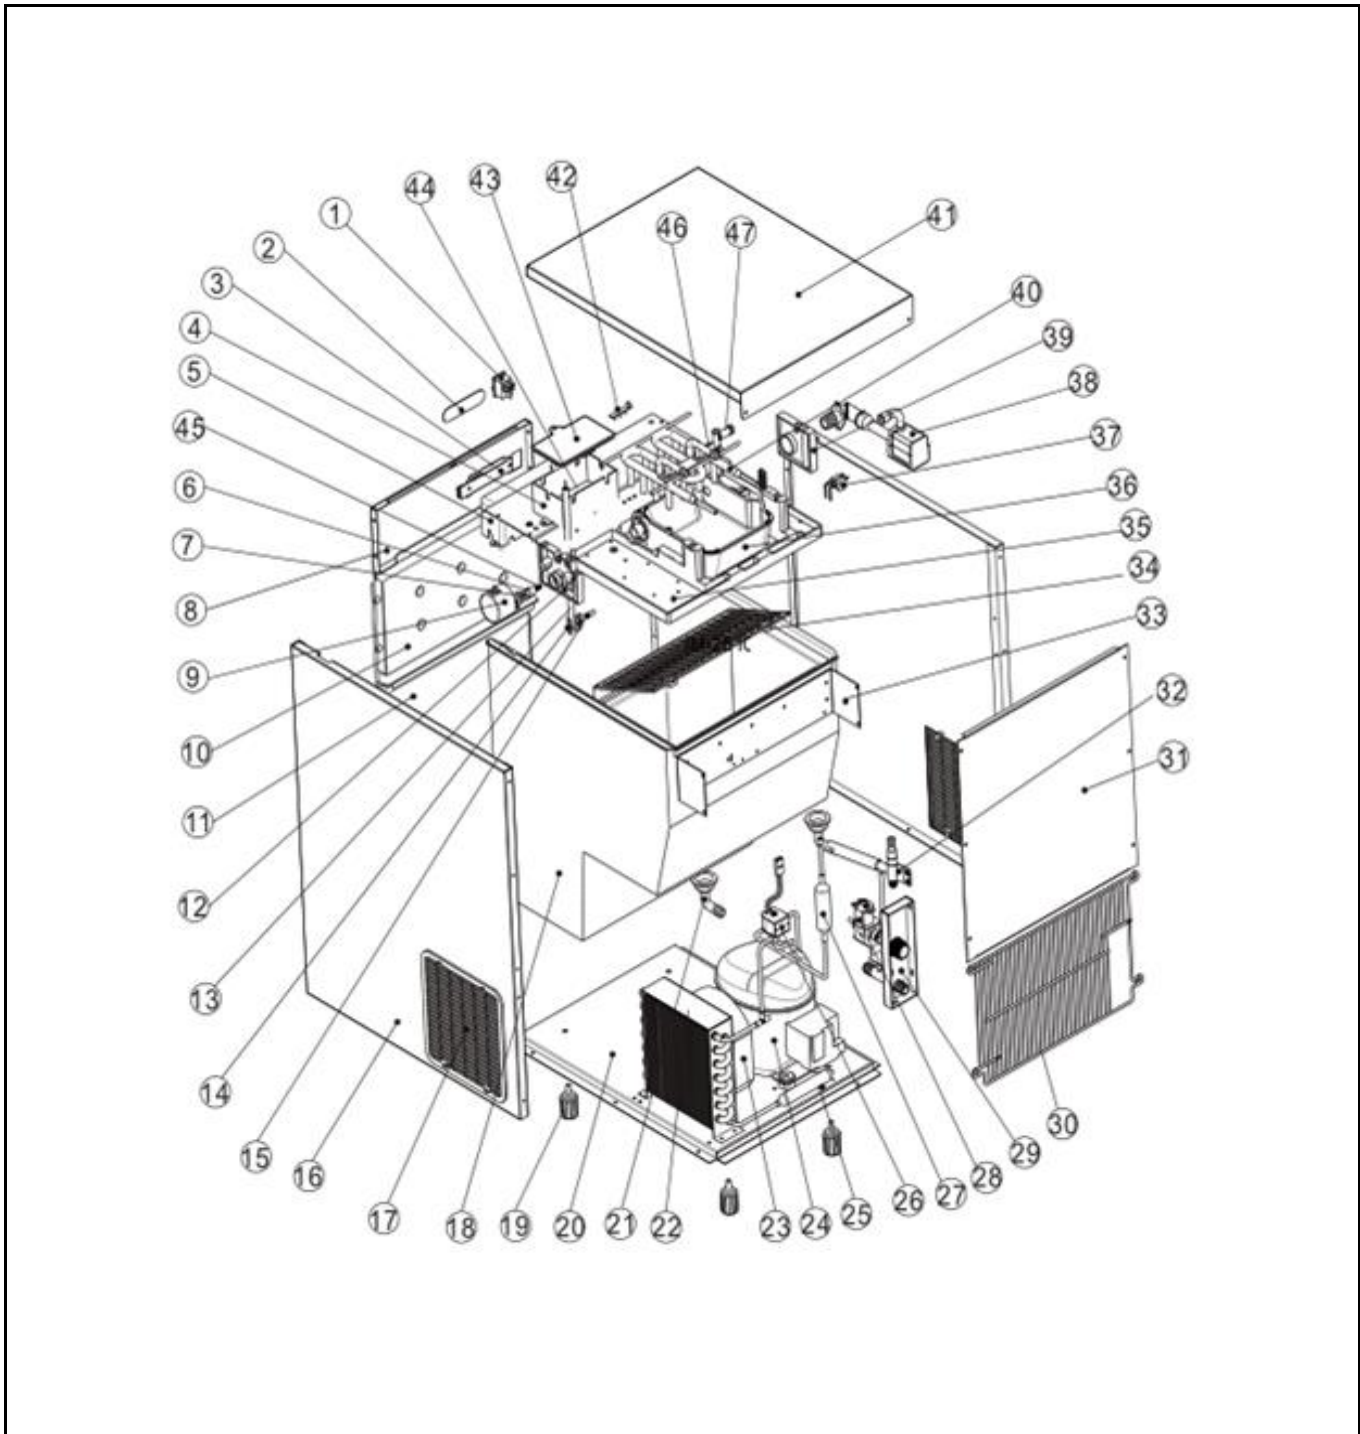

Drawing

 <p>Hendi B.V. Steenoven 21 3911 TX Rhenen The Netherlands</p>	Batch #	Appliance part#
	HK050018 and up	271780
	Description	
	Bullit ice cube maker 50KG	

Date	13-02-2019	Revision #	1.0
Revision	First Bill of Materials (BOM)		

Bill of materials (BOM)

 HENDI FOOD SERVICE EQUIPMENT Hendi B.V. Steenoven 21 3911 TX Rhenen The Netherlands	Batch #	Appliance part#
	HK050018 and up	271780
	Description	
Bullit ice cube maker 50KG		

Date	13-02-2019	Revision #	1.0
Revision	First Bill of Materials (BOM)		

Item	Description	Part#	Quantity	Remark	Picture
1	Switch	947371	1		
2	Display sticker	947388	1		
3	Display pcb	947395	1		
4	Box main pcb	n/a	1		
5	Cover	n/a	1		
6	Connection axle motor	n/a	1		
7	Axle	n/a	1		
8	Upper front panel	n/a	1		
9	Synchronous motor	947401	1		
10	Door	n/a	1		
11	Lower fornt panel	n/a	1		
12	Bracket	n/a	1		
13	Tube	n/a	1		
14	Holder sensor	947418	1		
15	Ice sensor storage	947425	1		
16	Right side panel	n/a	1		
17	ventilation grid	n/a	1		
18	Container	n/a	1		
19	Foot	947432	4		
20	Bottom cover	n/a	1		
21	Drain pipe	n/a	1		
22	Condenser	947456	1		
23	Fan (condenser)	947463	1		
24	Compressor (L68CU1)	947494	1		
25	Dry filter	n/a	1		
26	Electromagnetic valve	947500	1		
27	Suction pipe assy	n/a	1		
28	Electromagnetic water valve	947524	1		
29	Inlet valve assembly	947548	1		
30	Back ventilation grid	n/a	1		
31	Back panel	n/a	1		
32	Recycle water device	n/a	1		
33	Bracket	n/a	1		
34	Grid / sled	n/a	1		
35	Base plate	n/a	1		
36	Water container	n/a	1		
37	Water level sensor	947555	1		
38	Waterpump (circulation)	947562	1		
39	Bracket	n/a	1		
40	Evaporator	n/a	1		
41	Upper cover	n/a	1		
42	Led light assy	947579	1		
43	Lid for box	n/a	1		
44	Main pcb	947586	1		
45	Nut	n/a	1		
46	Outlet nozzle	n/a	1		
47	Water temperature sensor	947593	1		
*	Installation set (as provided with new appliance)	947609	1	*Not shown on exploded view	