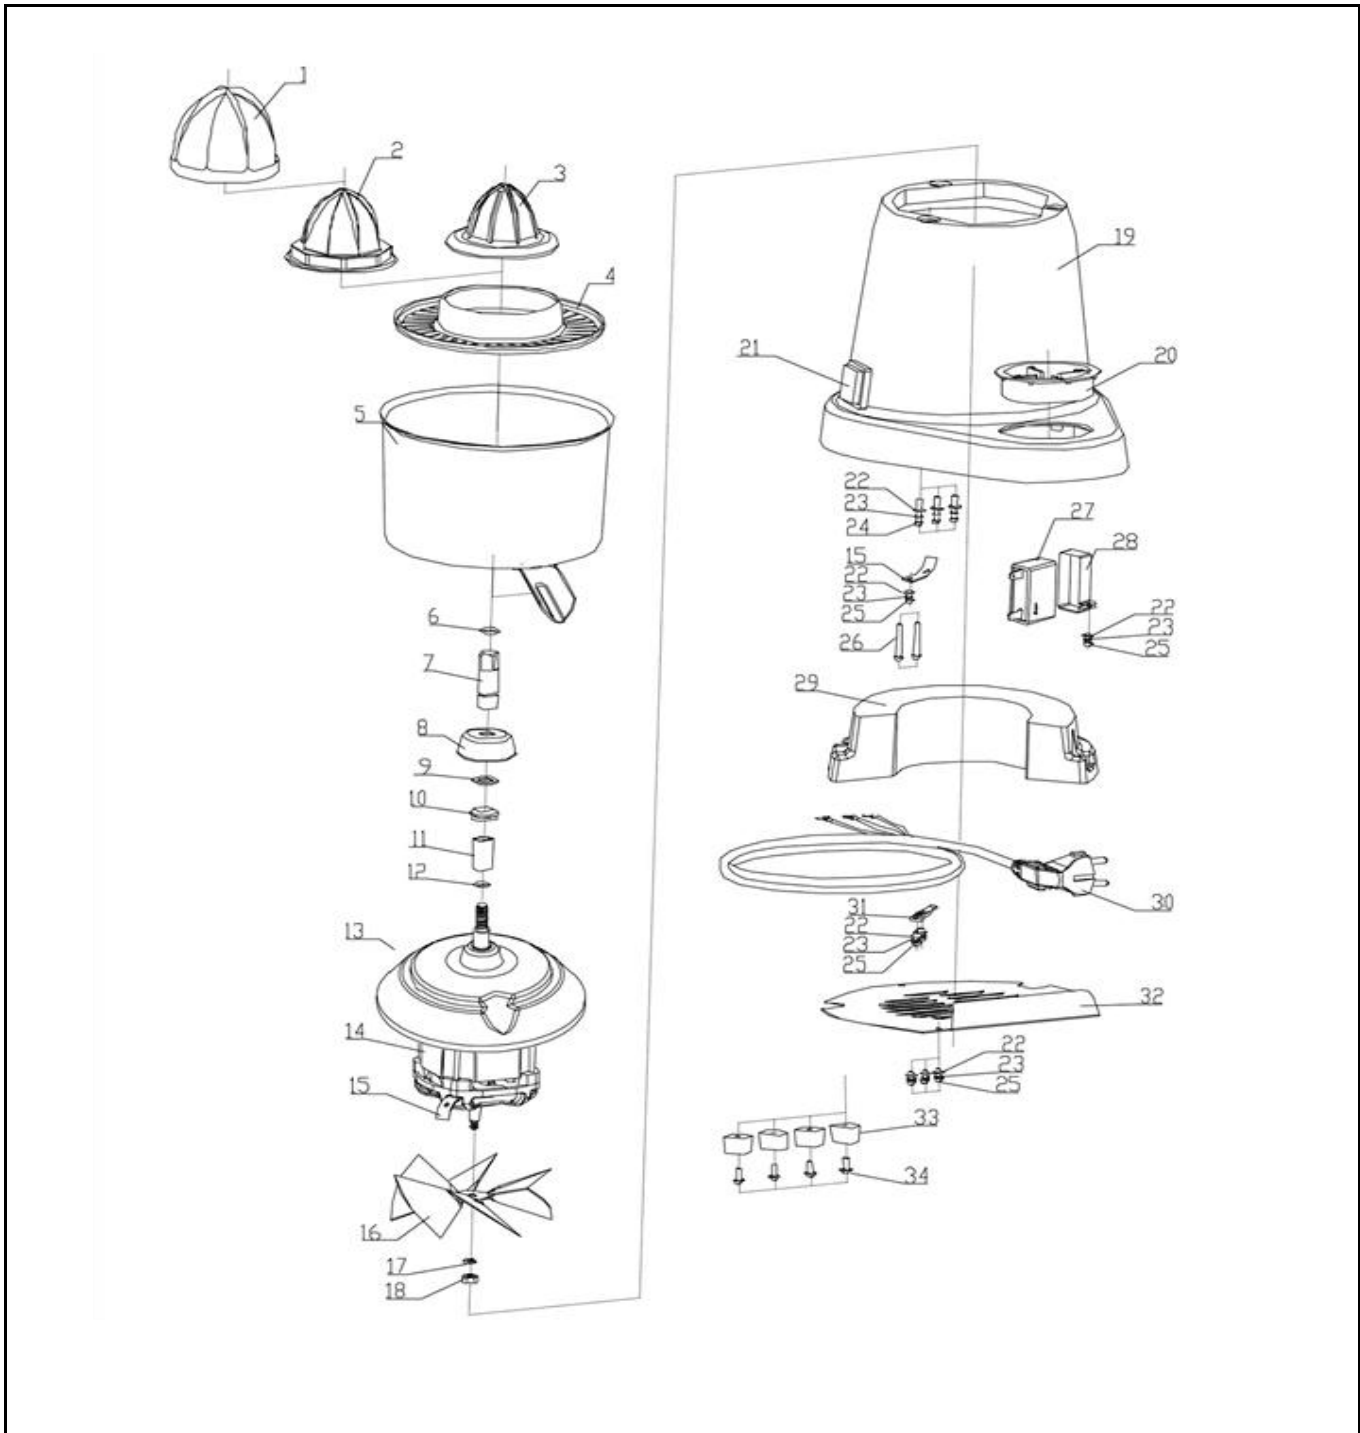

Drawing

HENDI FOOD SERVICE EQUIPMENT Hendi B.V. Steenoven 21 3911 TX Rhenen The Netherlands	Batch #	Appliance part#
	0000000	221204
	Description	
	Citrus juicer electric	

Date	24-05-2013	Revision #	Revision version
Revision	First bill of materials (BOM)